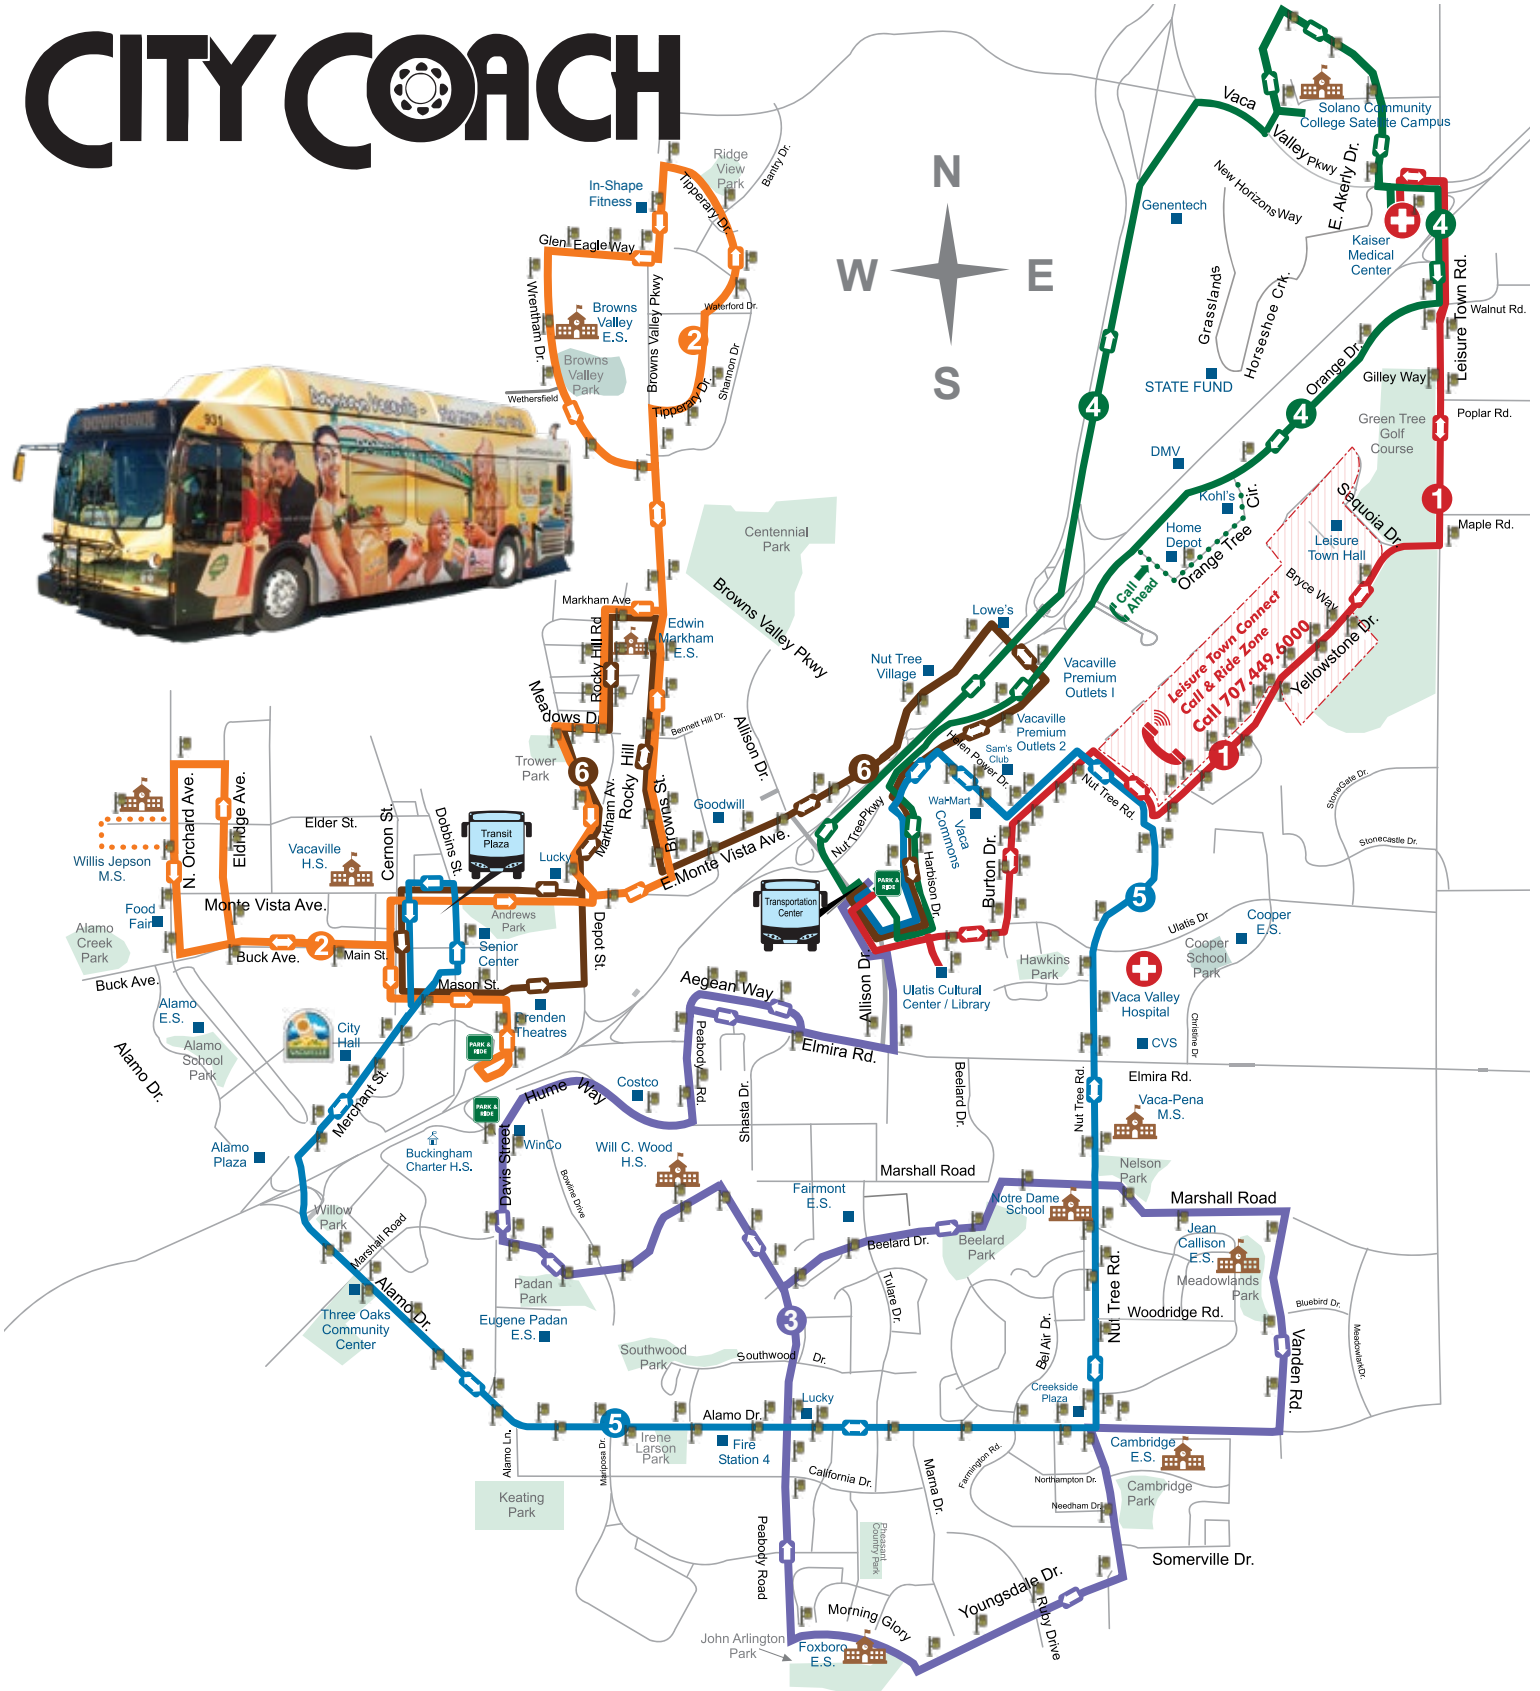

NEW ROUTES

Effective
August 1, 2018

CITY COACH

Connecting People to Community

449.6000 | citycoach.com