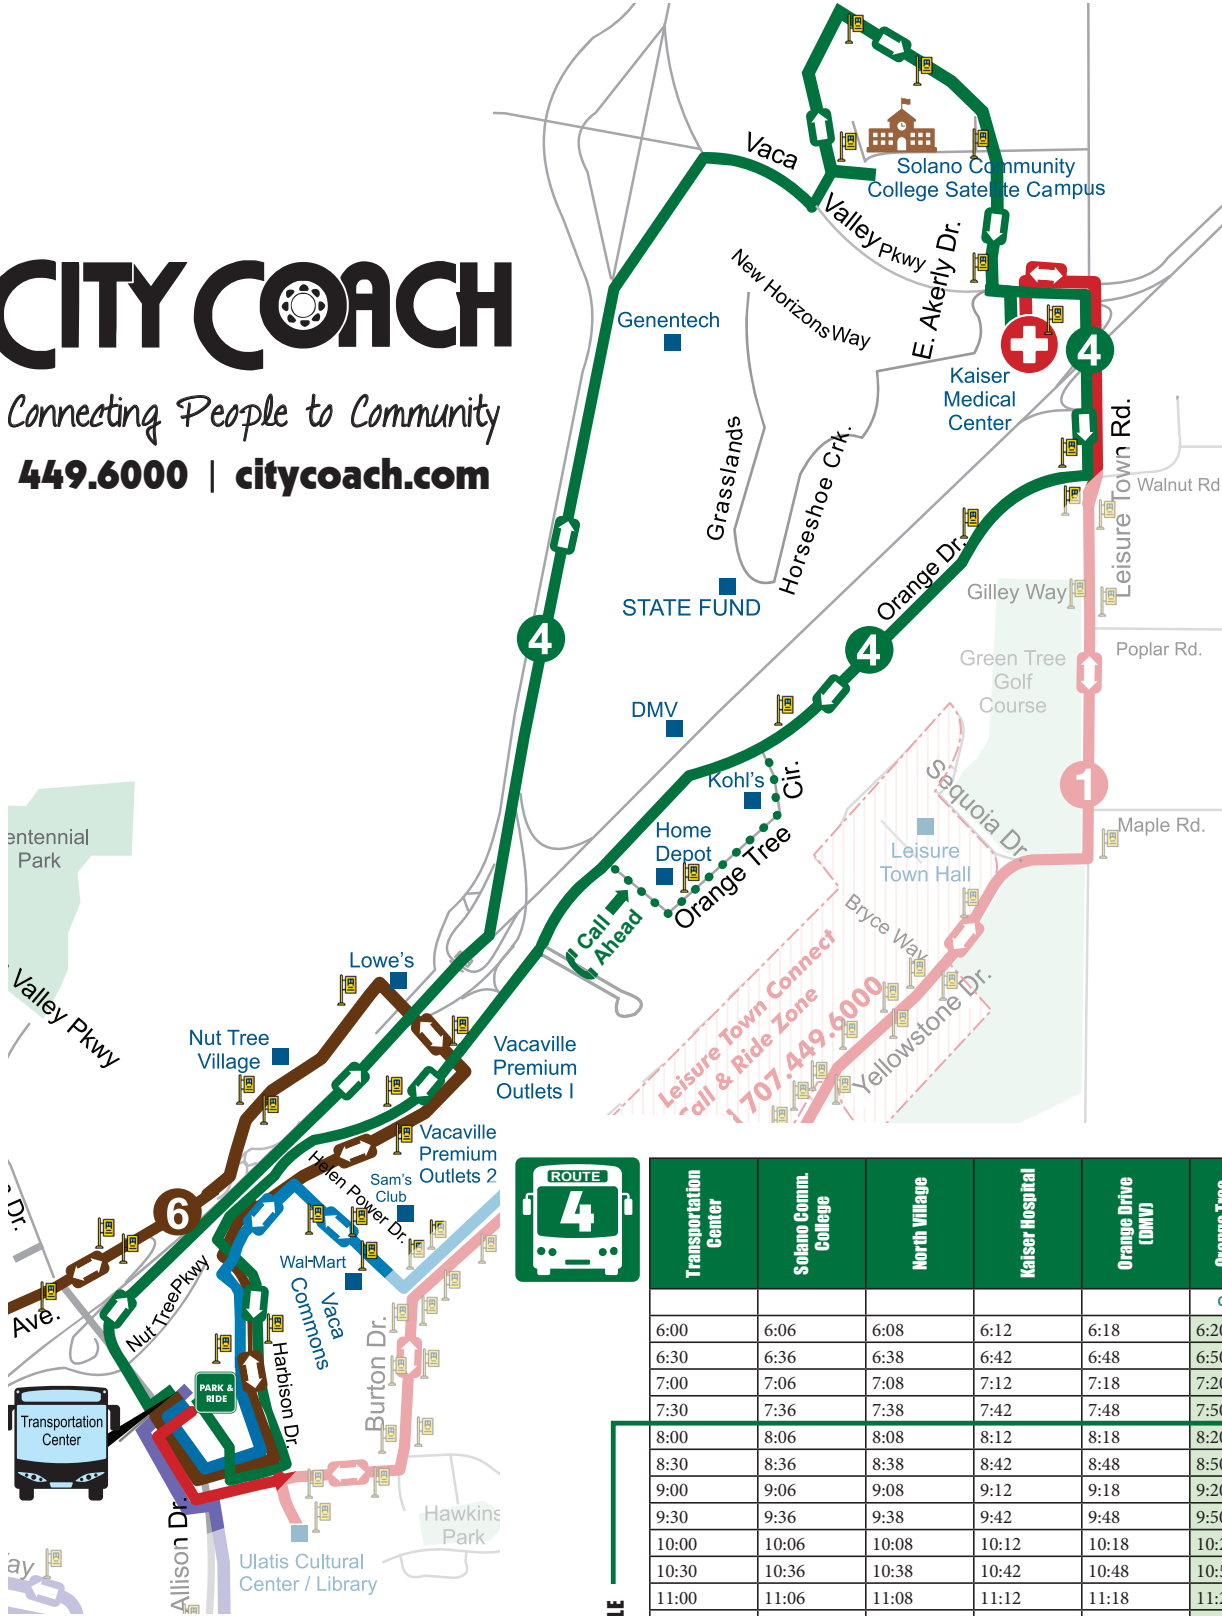

CITY COACH

Connecting People to Community

449.6000 | citycoach.com

SATURDAY SCHEDULE

	Transportation Center	Solano Comm. College	North Village	Kaiser Hospital	Orange Drive (DMV)	Orange Tree Cir. (Diamond Grove)	Nut Tree Pkwy/Harbison Dr.	Transportation Center
						Call ahead		
	6:00	6:06	6:08	6:12	6:18	6:20	6:25	6:28
	6:30	6:36	6:38	6:42	6:48	6:50	6:55	6:58
	7:00	7:06	7:08	7:12	7:18	7:20	7:25	7:28
	7:30	7:36	7:38	7:42	7:48	7:50	7:55	7:58
	8:00	8:06	8:08	8:12	8:18	8:20	8:25	8:28
	8:30	8:36	8:38	8:42	8:48	8:50	8:55	8:58
	9:00	9:06	9:08	9:12	9:18	9:20	9:25	9:28
	9:30	9:36	9:38	9:42	9:48	9:50	9:55	9:58
	10:00	10:06	10:08	10:12	10:18	10:20	10:25	10:28
	10:30	10:36	10:38	10:42	10:48	10:50	10:55	10:58
	11:00	11:06	11:08	11:12	11:18	11:20	11:25	11:28
	11:30	11:36	11:38	11:42	11:48	11:50	11:55	11:58
	12:00	12:06	12:08	12:12	12:18	12:20	12:25	12:28
	12:30	12:36	12:38	12:42	12:48	12:50	12:55	12:58
	1:00	1:06	1:08	1:12	1:18	1:20	1:25	1:28
	1:30	1:36	1:38	1:42	1:48	1:50	1:55	1:58
	2:00	2:06	2:08	2:12	2:18	2:20	2:25	2:28
	2:30	2:36	2:38	2:42	2:48	2:50	2:55	2:58
	3:00	3:06	3:08	3:12	3:18	3:20	3:25	3:28
	3:30	3:36	3:38	3:42	3:48	3:50	3:55	3:58
	4:00	4:06	4:08	4:12	4:18	4:20	4:25	4:28
	4:30	4:36	4:38	4:42	4:48	4:50	4:55	4:58
	5:00	5:06	5:08	5:12	5:18	5:20	5:25	5:28
	5:30	5:36	5:38	5:42	5:48	5:50	5:55	5:58
	6:00	6:06	6:08	6:12	6:18	6:20	6:25	6:28